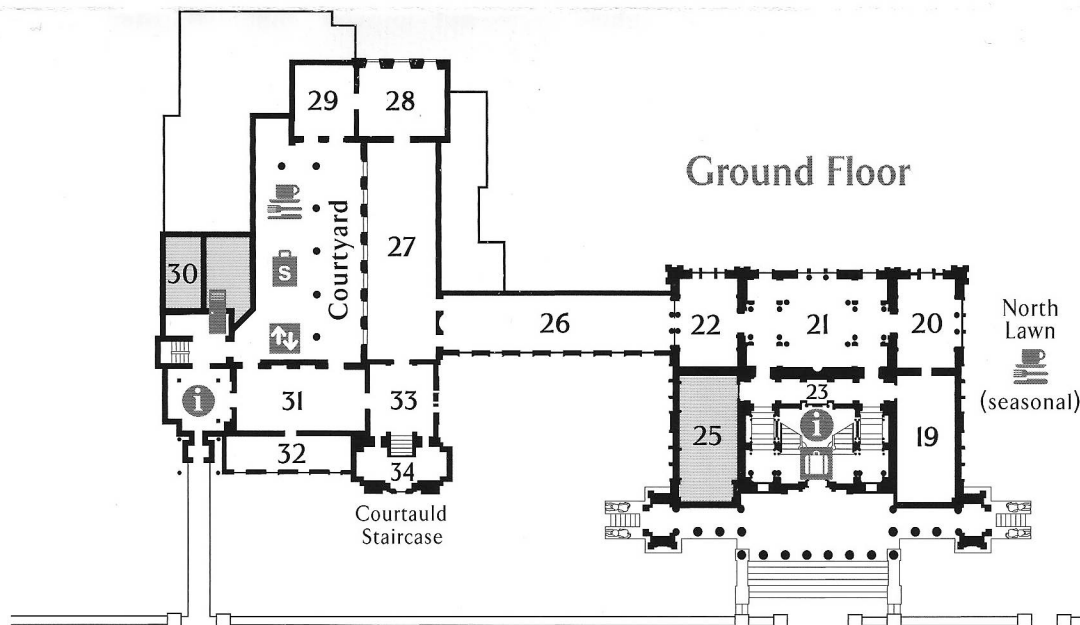

First Floor

- 1 British & European Art 19th-20th centuries
- 2 British Art 19th century
- 3 British Art 16th-18th centuries
- 4 French Art 17th-19th centuries
- 5 French Art 19th-20th centuries
- 6 Italian Art 14th-16th centuries
- 7 Italian Art 16th-18th centuries
- 8 Spanish & Flemish Art 16th-18th centuries
- 9 Graham Robertson Study Room
- 10 Octagon Gallery
- 11 The Arts of the 20th century
- 12 Adeane Gallery
- 13 Mellon Gallery
- 14 Shiba Gallery
- 15 Dutch Art 17th-18th centuries
- 16 Charrington Print Room
- 17 Flower Paintings

Courtyard Entrance ♿

Trumpington Street

Main Entrance Founder's Building

City Centre ➔

Lower Ground Floor

- 24 Rome & Ancient Sudan
- 35 Seminar Room
- 36 Studio
- 37 Schools Cloakroom and Lunchroom

- Information
- Coin operated lockers
- Bag check
- Lift
- Stairs
- WCs
- Accessible
- Baby Change
- Café
- Shop
- Galleries
- Exhibitions